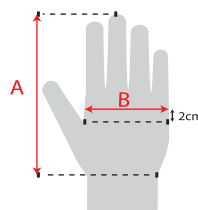

## APPLICATIONS

Tasks with vehicle handling, outdoors work, warehouse work, building, general handling.

Scan QR Code Care label  
for usersheet

Ribbed Wrist

- EN 388:2016 levels 2-1-4-3-A
- EN 21420:2020
- Excellent resistance to tearing
- Soft luxurious fleece liner
- Clute cut design
- Integral vein patch
- Ribbed cuffs ensure a snug and secure fit around the wrists
- QR code care label

## MATERIAL

Soft grain leather  
Fleece liner

Size Chart:

Measurements in mm	7 (S)	8 (M)	9 (L)	10 (XL)	11 (2XL)
Hand Length (A)	171	182	192	204	215
Hand Circumference (B)	178	203	229	254	279

**PACKAGING:** 120 pieces per box - 10 bundles per case